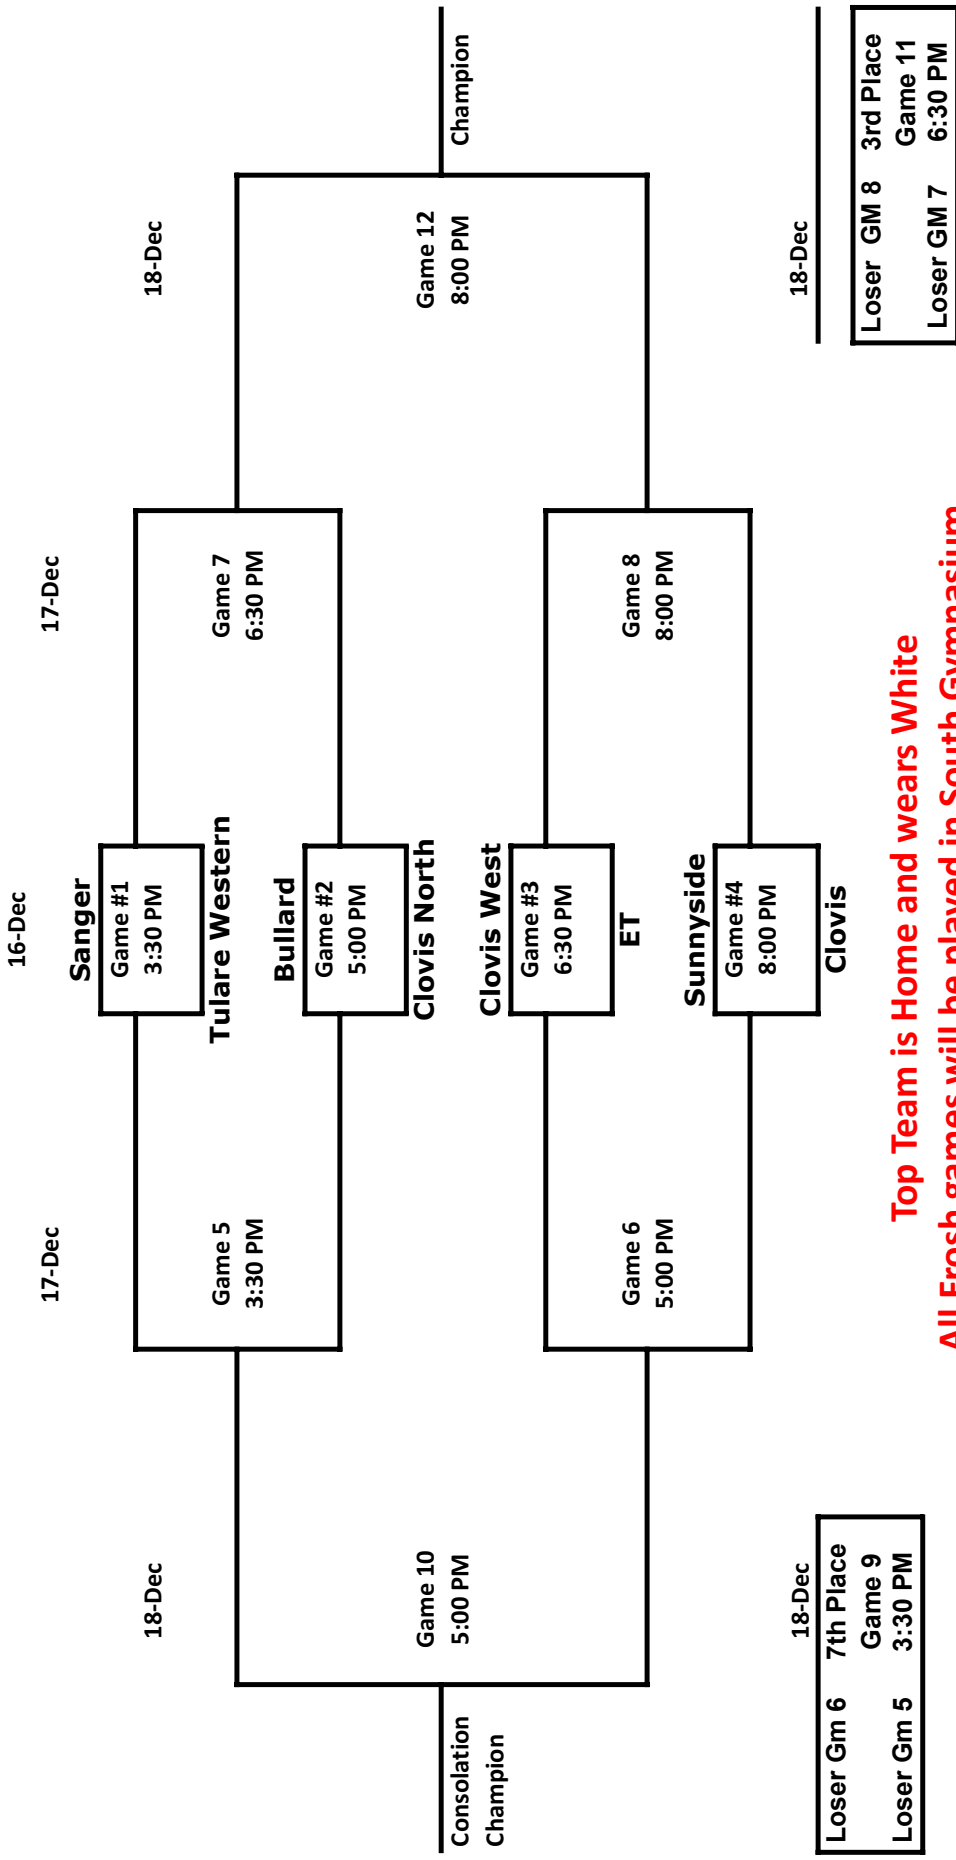

# SANGER FROSH WINTER CLASSIC 2024

**Top Team is Home and wears White**  
**All Frosh games will be played in South Gymnasium**  
**Full concession stand between both gyms**