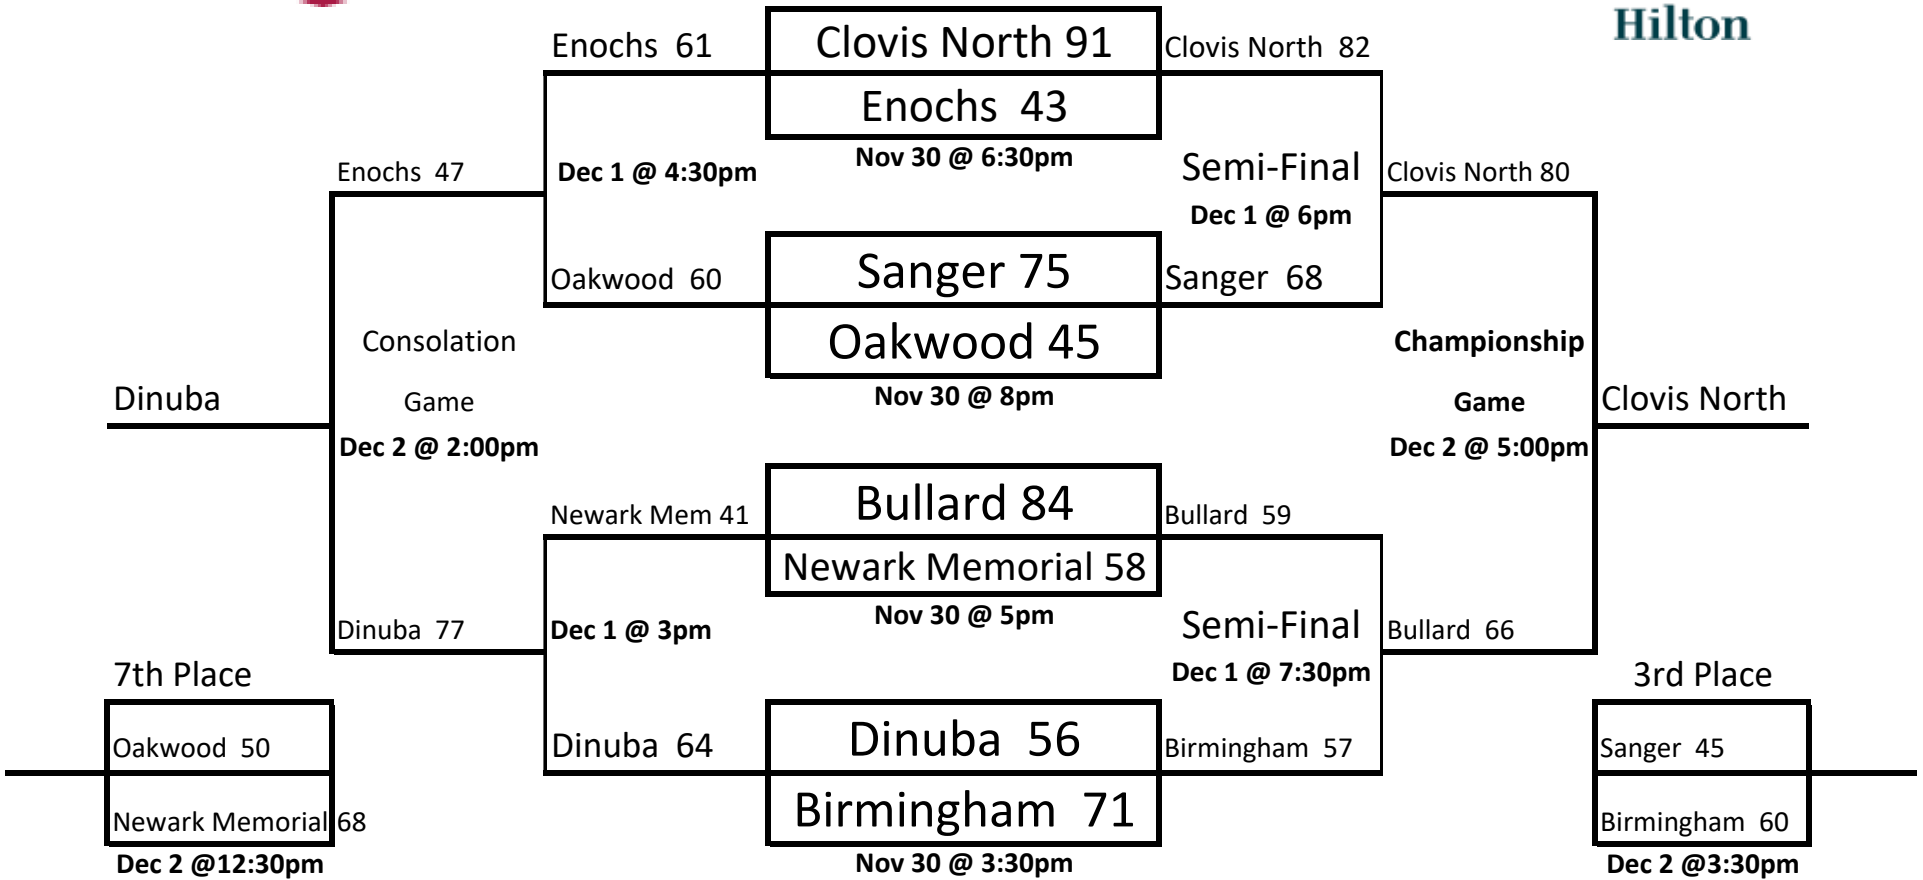

VALLEY CHILDREN'S TIP-OFF INVITATIONAL

The team on top will wear home jersey.